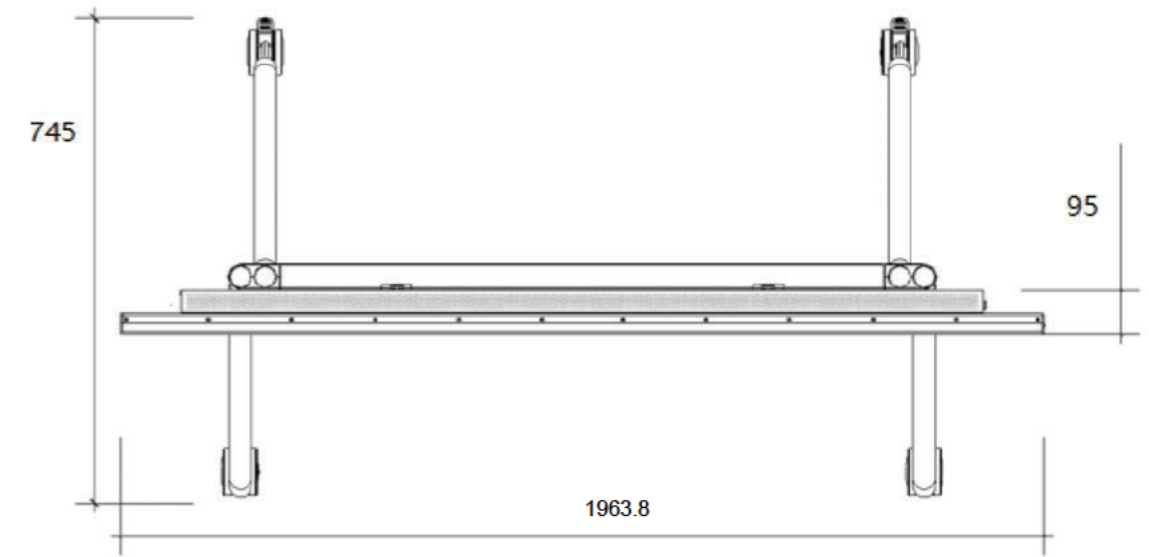

Smart AI Board 86inch

PLUS Corporation