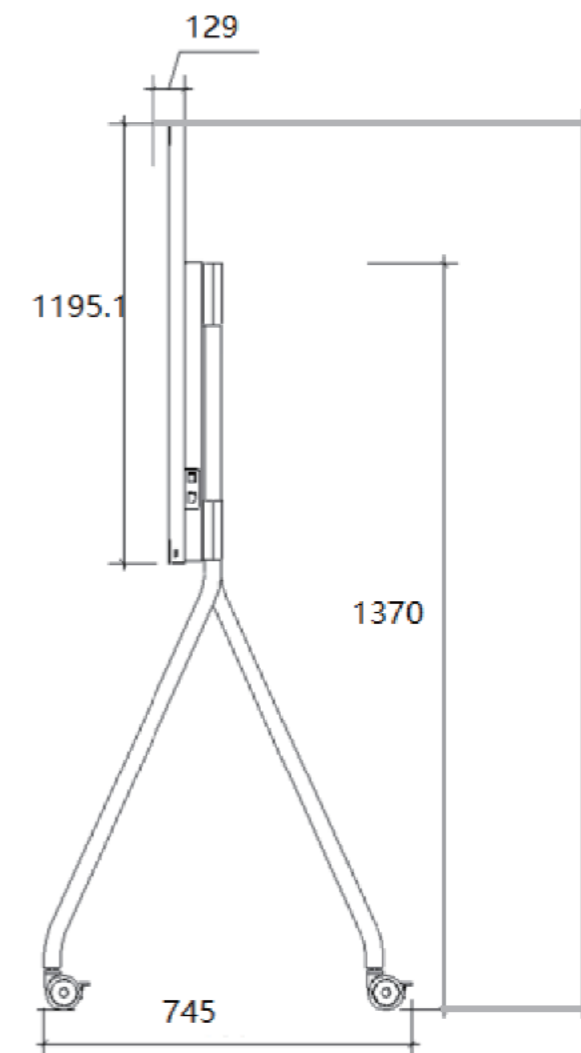

Smart AI Board 86inch

PLUS Corporation