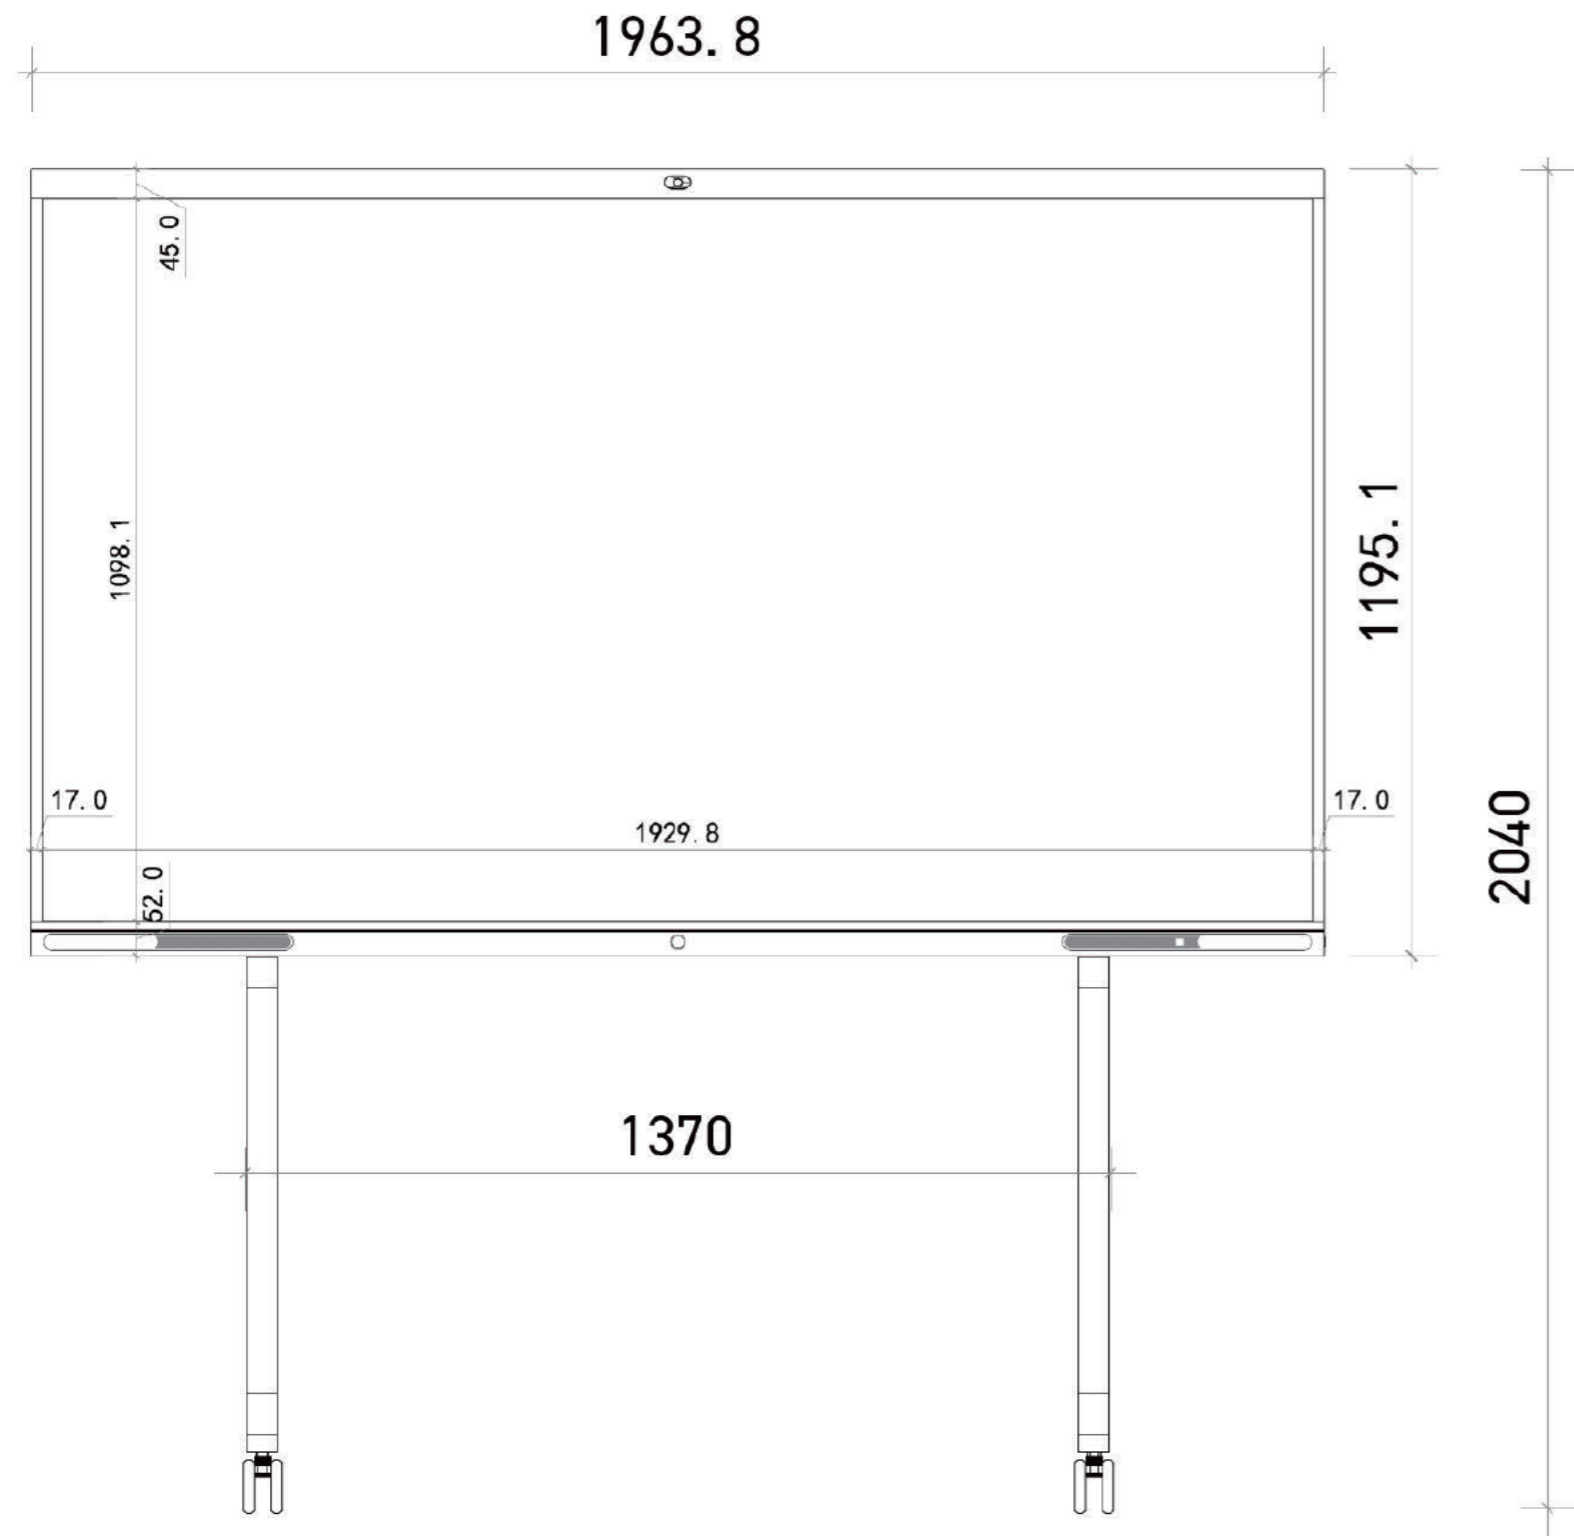

Smart AI Board 86inch

PLUS Corporation